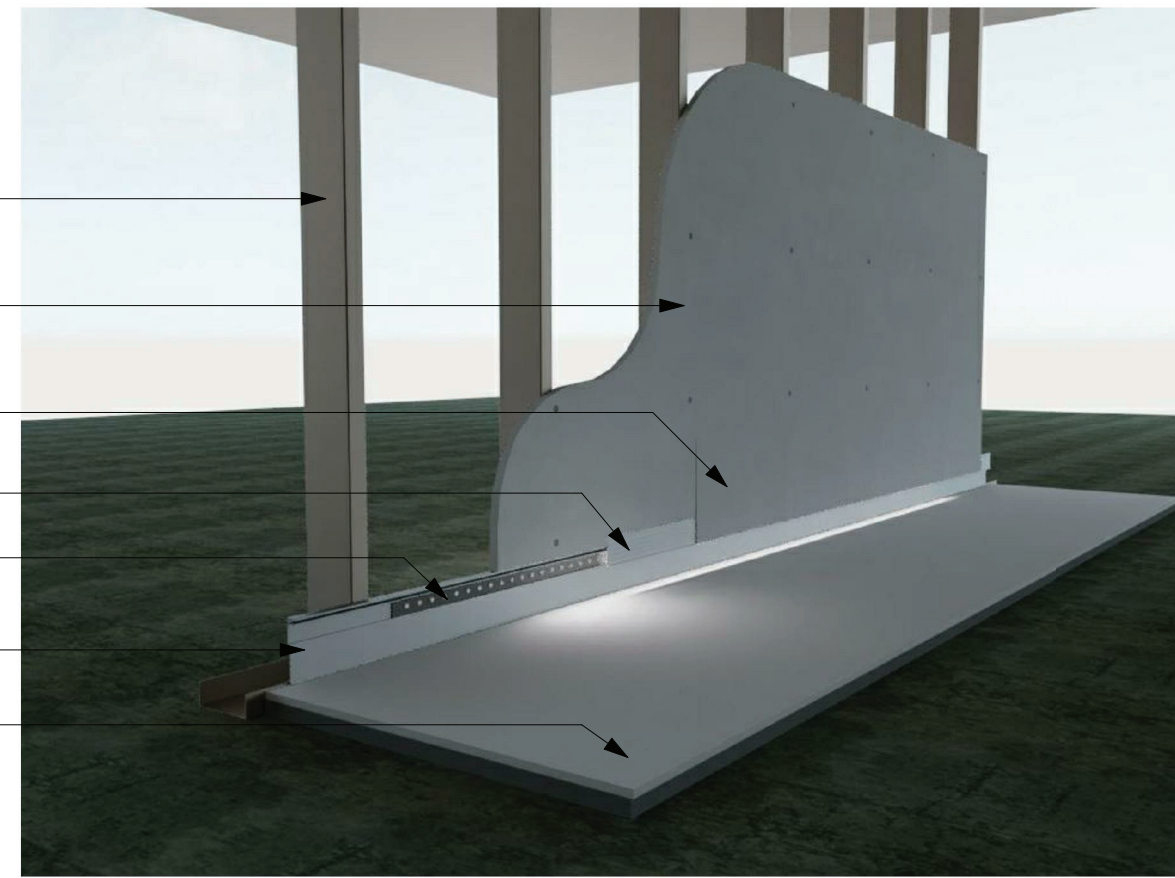

1 Section 1
3" = 1'-0"

2 3D View 1

- METAL/WOOD STUD
- 5/8" GYPSUM WALL BOARD
- DRYWALL COMPOUND
- MLR-200 PART #2
- LED STRIP LIGHT (BY OTHERS)
- MLR-200 PART #1
- FINISHED FLOOR

3 MLR-200 PART#1 & 2 - PROFILES
12" = 1'-0"