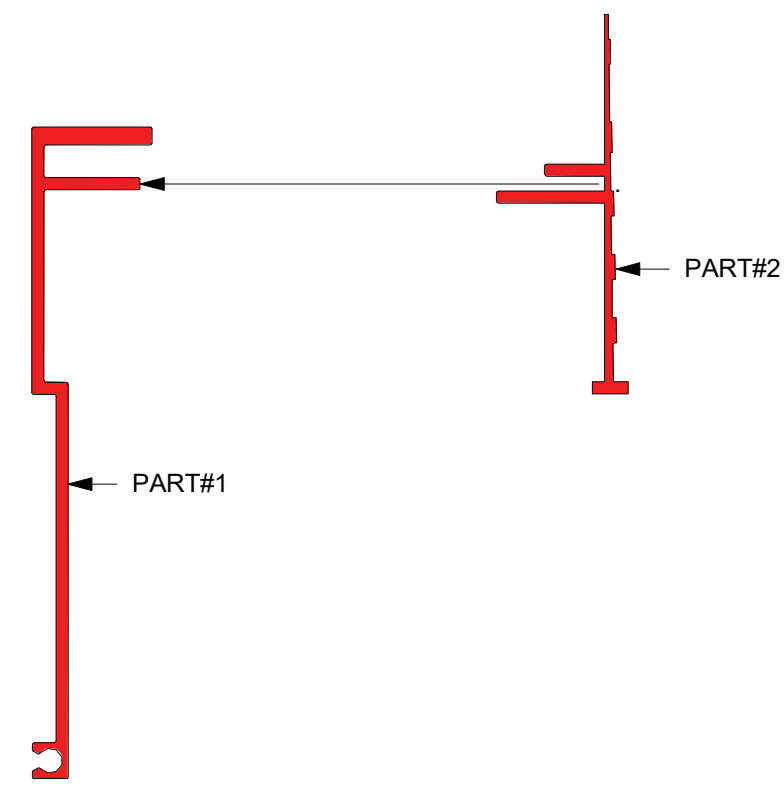

1 Section 1
3" = 1'-0"

2 3D View 1

- METAL/WOOD STUD
- 5/8" GYPSUM WALL BOARD
- DRYWALL COMPOUND
- MLR-200 PART #2
- LED STRIP LIGHT (BY OTHERS)
- MLR-200 PART #1
- FINISHED FLOOR

3 MLR-200 PART#1 & 2 - PROFILES
12" = 1'-0"

**Luminous Reveal
MLR-200**

Copyright 2020 / Dorr Houzzer USA, LLC / All Rights Reserved

DRAWING RELEASE RECORD		DATE/STATUS
REV.	DATE	REASON
0	1/07/2021	FOR PRODUCTION

DRAWN BY:
Alain O.
20-066

SCALE: As indicated

DWG#
SK-01