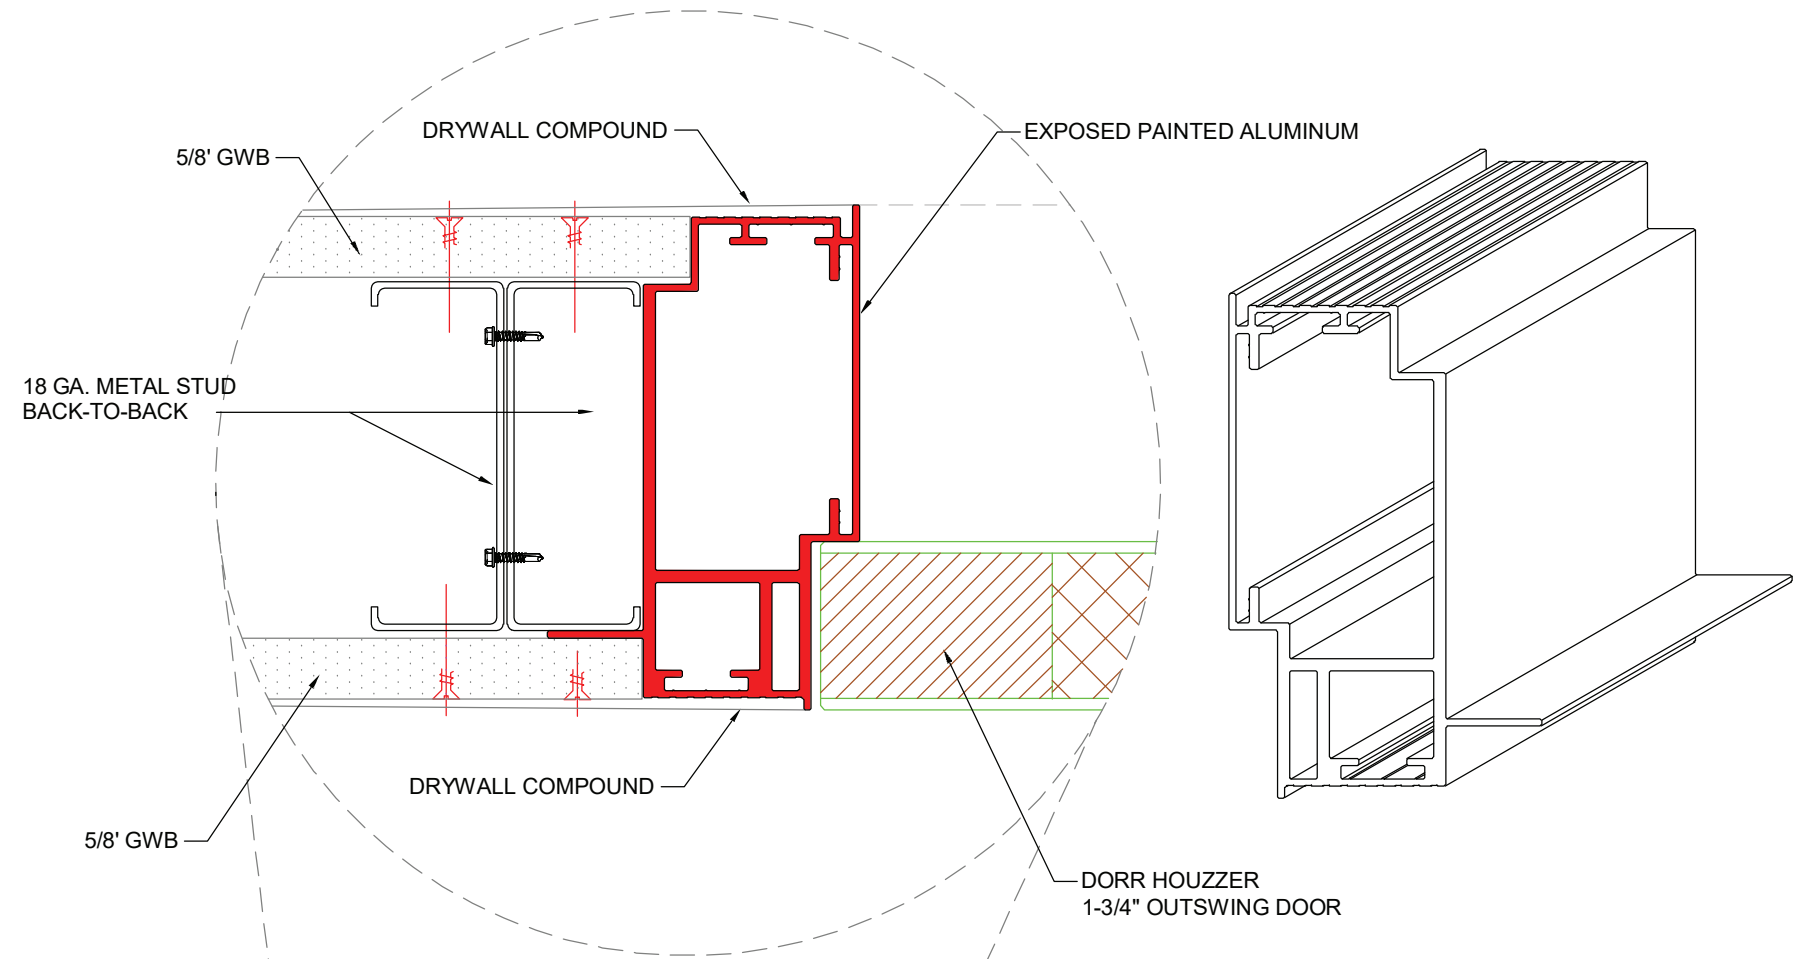

CUSTOMIZABLE
GHOST WIDTH & HEIGHT

TECTIS 340-3D
INCLUDED WITH FRAME

AGB POLARIS 2XT
INCLUDED WITH FRAME

DOOR ELEVATION

SCALE: 1" = 1'-0"

SECTION A: GHOST - OUTSWING

SCALE: 6" = 1'-0"

U.S. PATENT # 10,724,289 & 10,087,674

SECTION A: GHOST - OUTSWING

SCALE: 2" = 1'-0"

DORR HOZZER[™]

info@dorrhouzzer.com
www.DorrHouzzer.com

382 Hillsboro Technology Drive
Deerfield Beach, Florida, 33441 USA TEL: 844.MY.DORRS

Ghost - Outswing

Copyright 2020 / Dorr Houzzer USA, LLC / All Rights Reserved

REV.	DATE	REASON	DATE/STATUS
0	1/08/2021	FOR PRODUCTION	

DRAWN BY:
Alain O.
20-083

SCALE: 12" = 1'-0"

DWG#

SK-01

TO BE PLOTTED ON A 11" x 17" PAPER