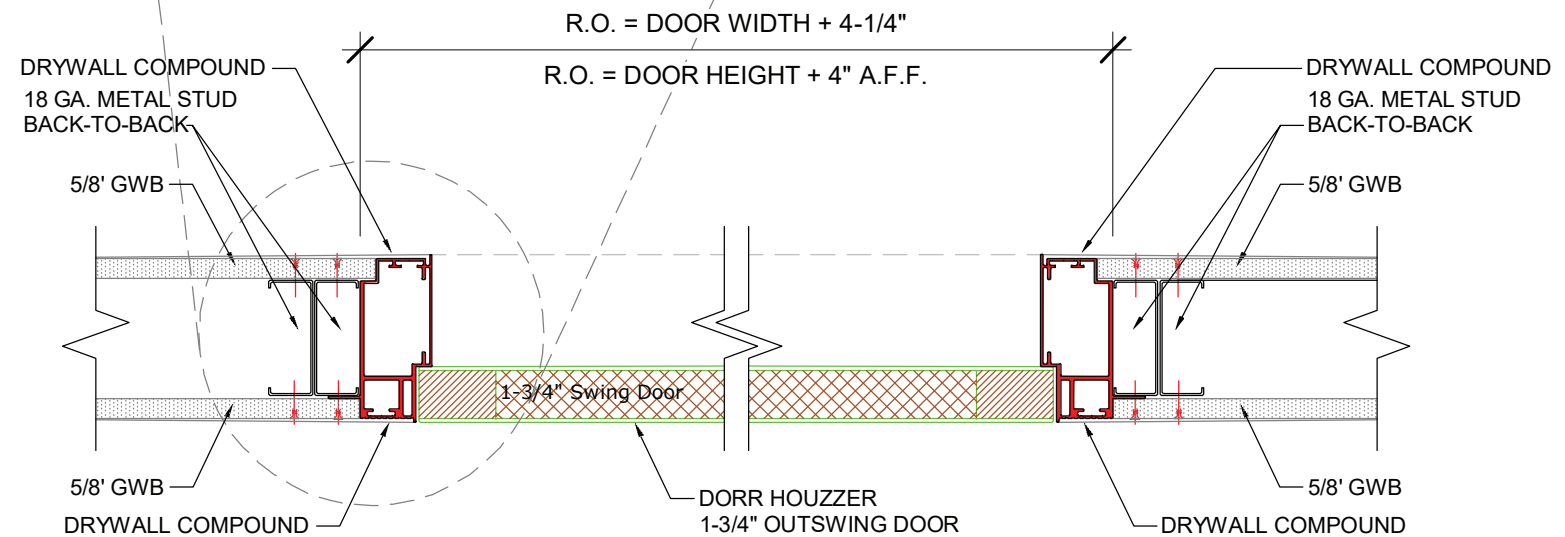

CUSTOMIZABLE
GHOST WIDTH & HEIGHT

TECTIS 340-3D
INCLUDED WITH FRAME

AGB POLARIS 2XT
INCLUDED WITH FRAME

DOOR ELEVATION

SCALE: 1" = 1'-0"

SECTION A: GHOST - OUTSWING

SCALE: 6" = 1'-0"

U.S. PATENT # 10,724,289 & 10,087,674

SECTION A: GHOST - OUTSWING

SCALE: 2" = 1'-0"

DORR HOZZER[™]

info@dorrhouzzer.com
www.DorrHouzzer.com

382 Hillsboro Technology Drive
Deerfield Beach, Florida, 33441 USA TEL: 844.MY.DORRS

Ghost - Outswing

Copyright 2020 / Dorr Houzzer USA, LLC / All Rights Reserved

REV.	DATE	REASON	DATE/STATUS
0	1/08/2021	FOR PRODUCTION	

DRAWN BY:
Alain O.
20-083

SCALE: 12" = 1'-0"

DWG#

SK-01

TO BE PLOTTED ON A 11" x 17" PAPER