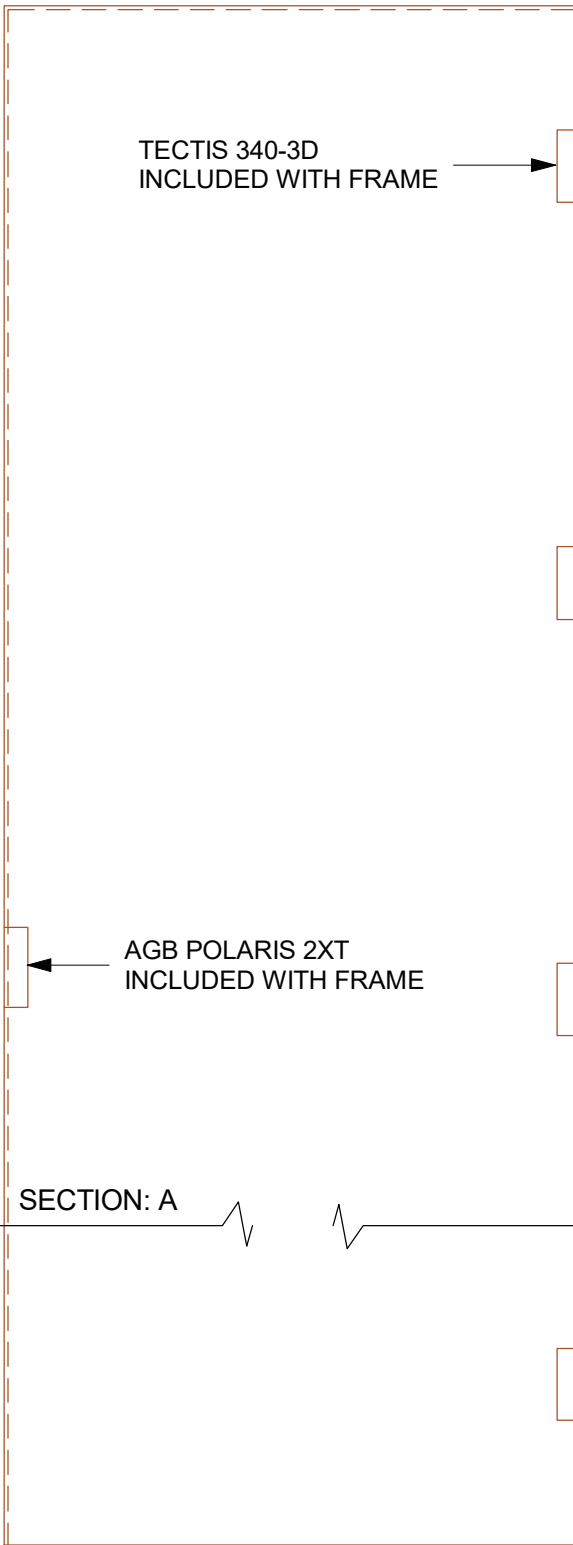

CUSTOMIZABLE
GHOST WIDTH & HEIGHT

TECTIS 340-3D
INCLUDED WITH FRAME

AGB POLARIS 2XT
INCLUDED WITH FRAME

DOOR ELEVATION

SCALE: 1" = 1'-0"

SECTION A: GHOST - OUTSWING

SCALE: 6" = 1'-0"

U.S. PATENT # 10,724,289 & 10,087,674

SECTION A: GHOST - OUTSWING

SCALE: 2" = 1'-0"

DORR HOZZER[™]

info@dorrhouzzer.com
www.DorrHouzzer.com

382 Hillsboro Technology Drive
Deerfield Beach, Florida, 33441 USA TEL: 844.MY.DORRS

Ghost - Outswing

Copyright 2020 / Dorr Houzzer USA, LLC / All Rights Reserved

REV.	DATE	REASON	DATE/STATUS
0	1/08/2021	FOR PRODUCTION	

DRAWN BY:
Alain O.
20-083

SCALE: 12" = 1'-0"

DWG#

SK-01

TO BE PLOTTED ON A 11" x 17" PAPER