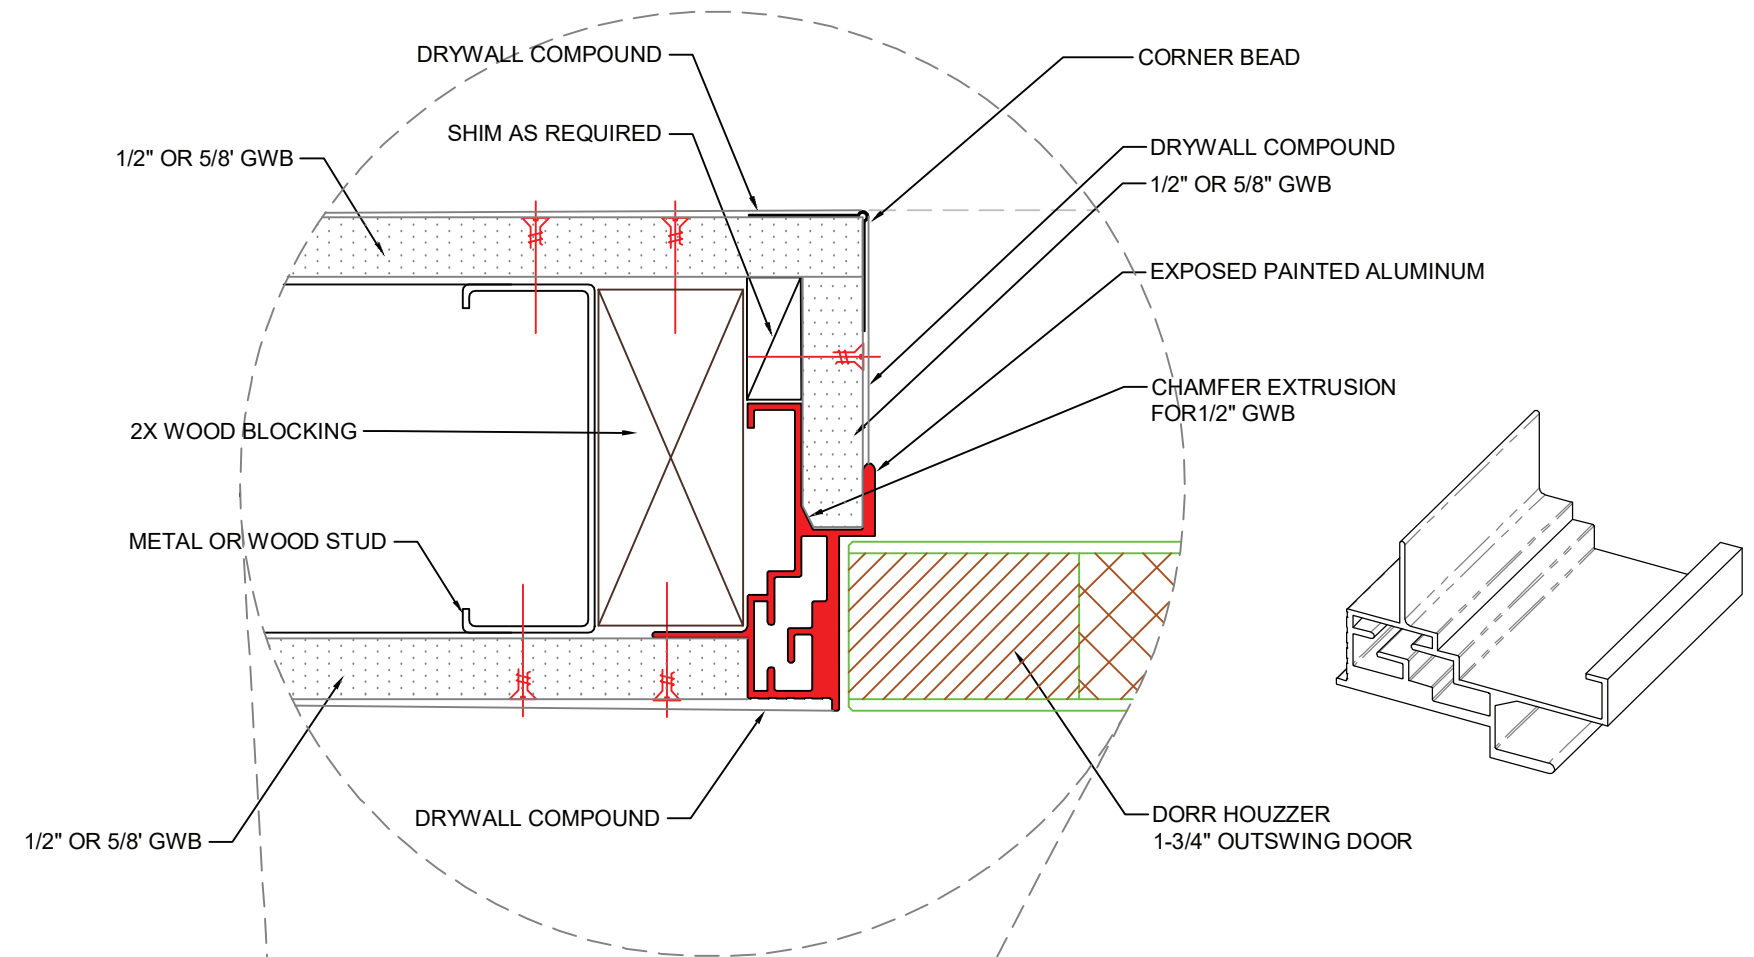

**ECLIPSE STANDARD HEIGHT  
(6'-8", 7'-0", 7'-6", 8'-0")**

**DOOR ELEVATION**

SCALE: 1" = 1'-0"

**SECTION A: ECLIPSE - OUTSWING**

SCALE: 6" = 1'-0"

**SECTION A: ECLIPSE - OUTSWING**

SCALE: 2" = 1'-0"

**Eclipse - Outswing**

Copyright 2020 / Dorr Houzzer USA, LLC / All Rights Reserved

DRAWING RELEASE RECORD		DATE/STATUS
REV.	DATE	REASON
0	1/07/2021	FOR PRODUCTION

DRAWN BY:  
Alain O.  
20-069

SCALE: 1" = 1'-0"

DWG#

**SK-01**