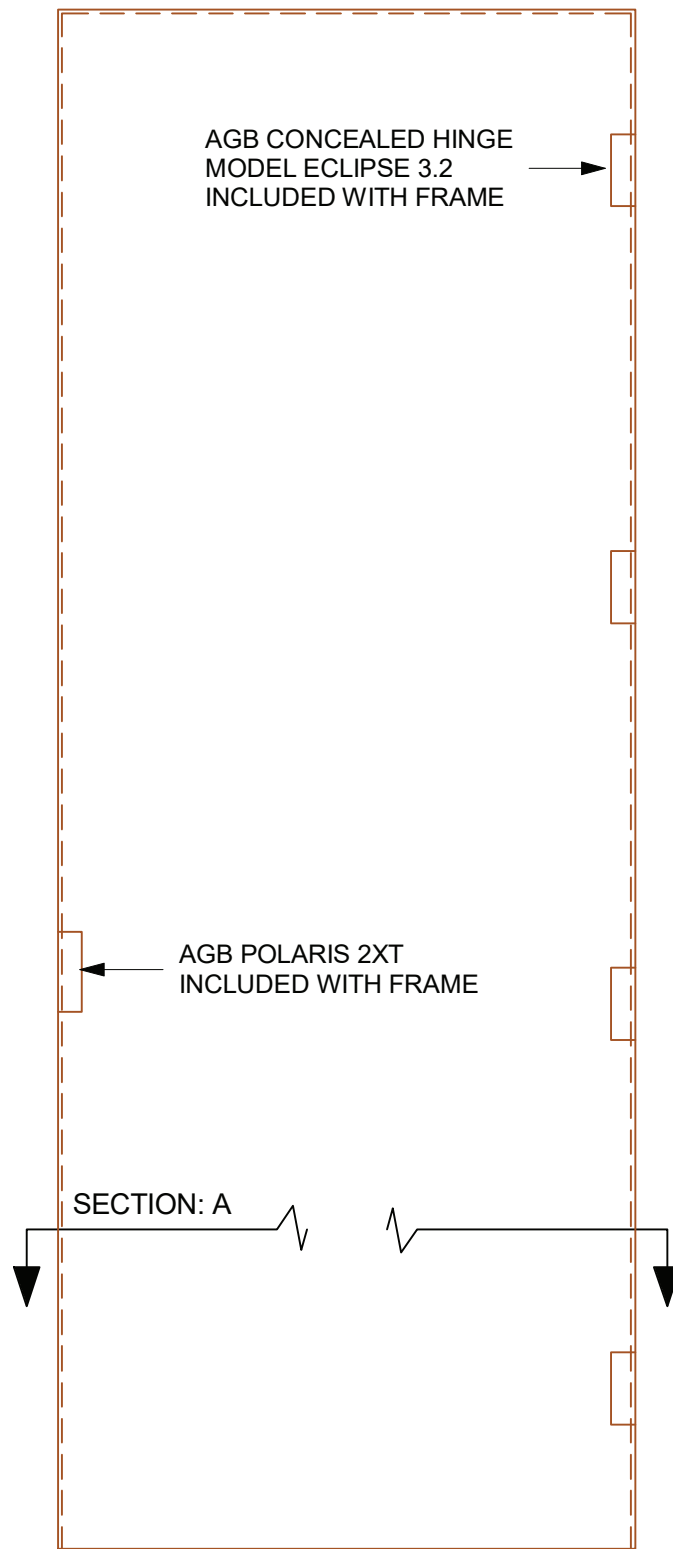

**ECLIPSE STANDARD HEIGHT  
(6'-8", 7'-0", 7'-6", 8'-0")**

**DOOR ELEVATION**

SCALE: 1" = 1'-0"

**SECTION A: ECLIPSE - OUTSWING**

SCALE: 6" = 1'-0"

**SECTION A: ECLIPSE - OUTSWING**

SCALE: 2" = 1'-0"

**Eclipse - Outswing**

Copyright 2020 / Dorr Houzzer USA, LLC / All Rights Reserved

DRAWING RELEASE RECORD		DATE/STATUS
REV.	DATE	REASON
0	1/07/2021	FOR PRODUCTION

DRAWN BY:  
Alain O.  
20-069

SCALE: 1" = 1'-0"

DWG#

**SK-01**