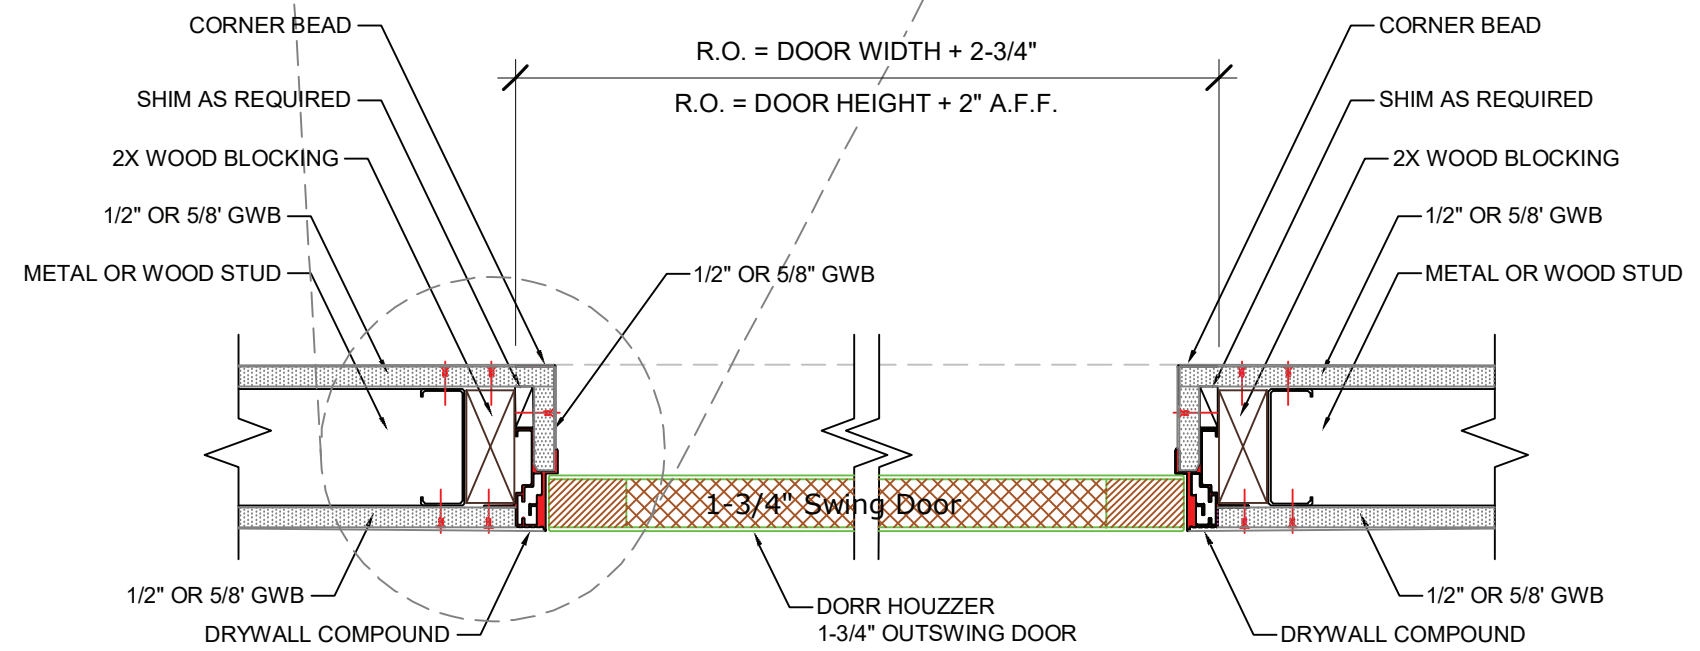

**ECLIPSE STANDARD HEIGHT  
(6'-8", 7'-0", 7'-6", 8'-0")**

**DOOR ELEVATION**

SCALE: 1" = 1'-0"

**SECTION A: ECLIPSE - OUTSWING**

SCALE: 6" = 1'-0"

**SECTION A: ECLIPSE - OUTSWING**

SCALE: 2" = 1'-0"

**Eclipse - Outswing**

Copyright 2020 / Dorr Houzzer USA, LLC / All Rights Reserved

DRAWING RELEASE RECORD		DATE/STATUS
REV.	DATE	REASON
0	1/07/2021	FOR PRODUCTION

DRAWN BY:  
Alain O.  
20-069

SCALE: 1" = 1'-0"

DWG#

**SK-01**