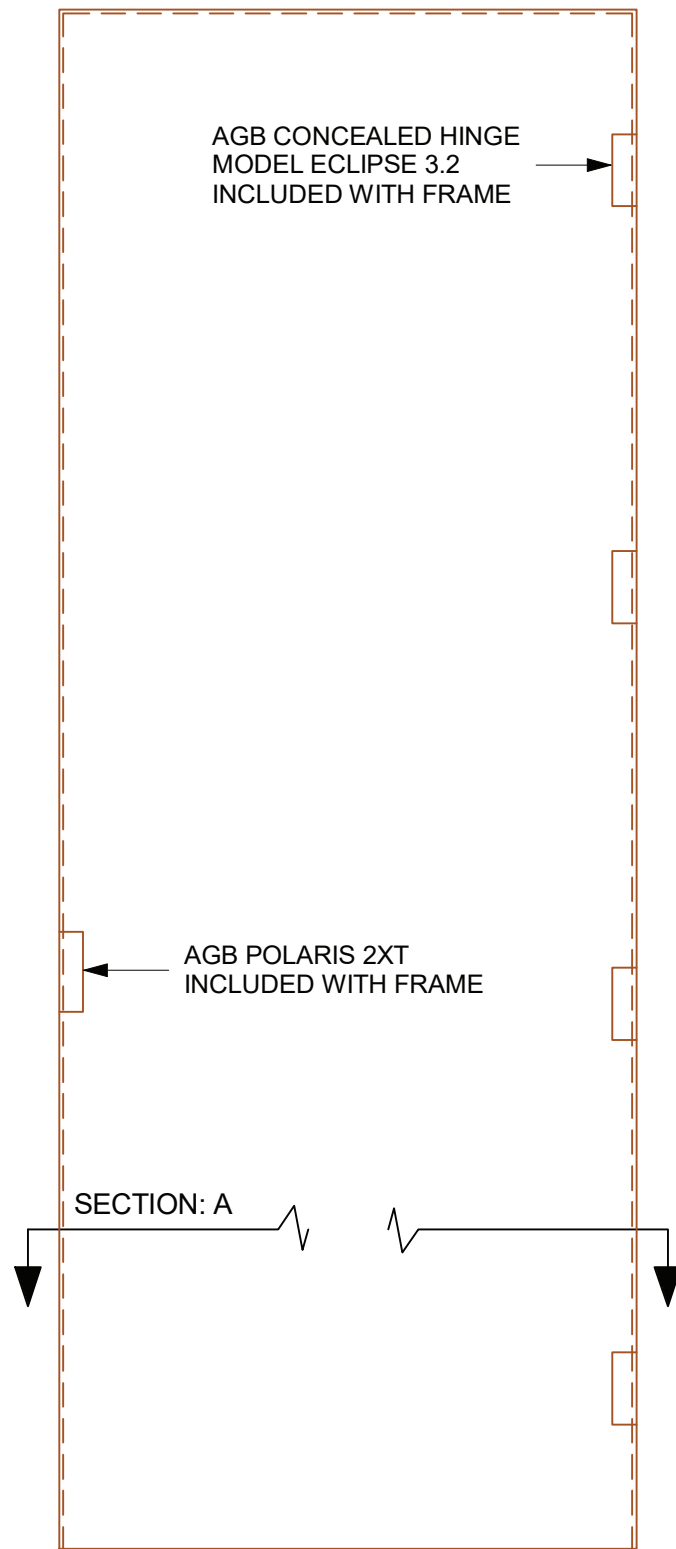

ECLIPSE STANDARD HEIGHT (6'-8", 7'-0", 7'-6", 8'-0")

DOOR ELEVATION
SCALE: 1" = 1'-0"

SECTION A: ECLIPSE - INSWING
SCALE: 6" = 1'-0"

SECTION A: ECLIPSE - INSWING
SCALE: 2" = 1'-0"

Eclipse - Inswing

Copyright 2020 / Dorr Houzzer USA, LLC / All Rights Reserved

REV.	DATE	REASON	DATE/STATUS
0	1/08/2021	FOR PRODUCTION	

DRAWN BY:
Alain O.
20-068

SCALE: 1" = 1'-0"
DWG#

SK-01