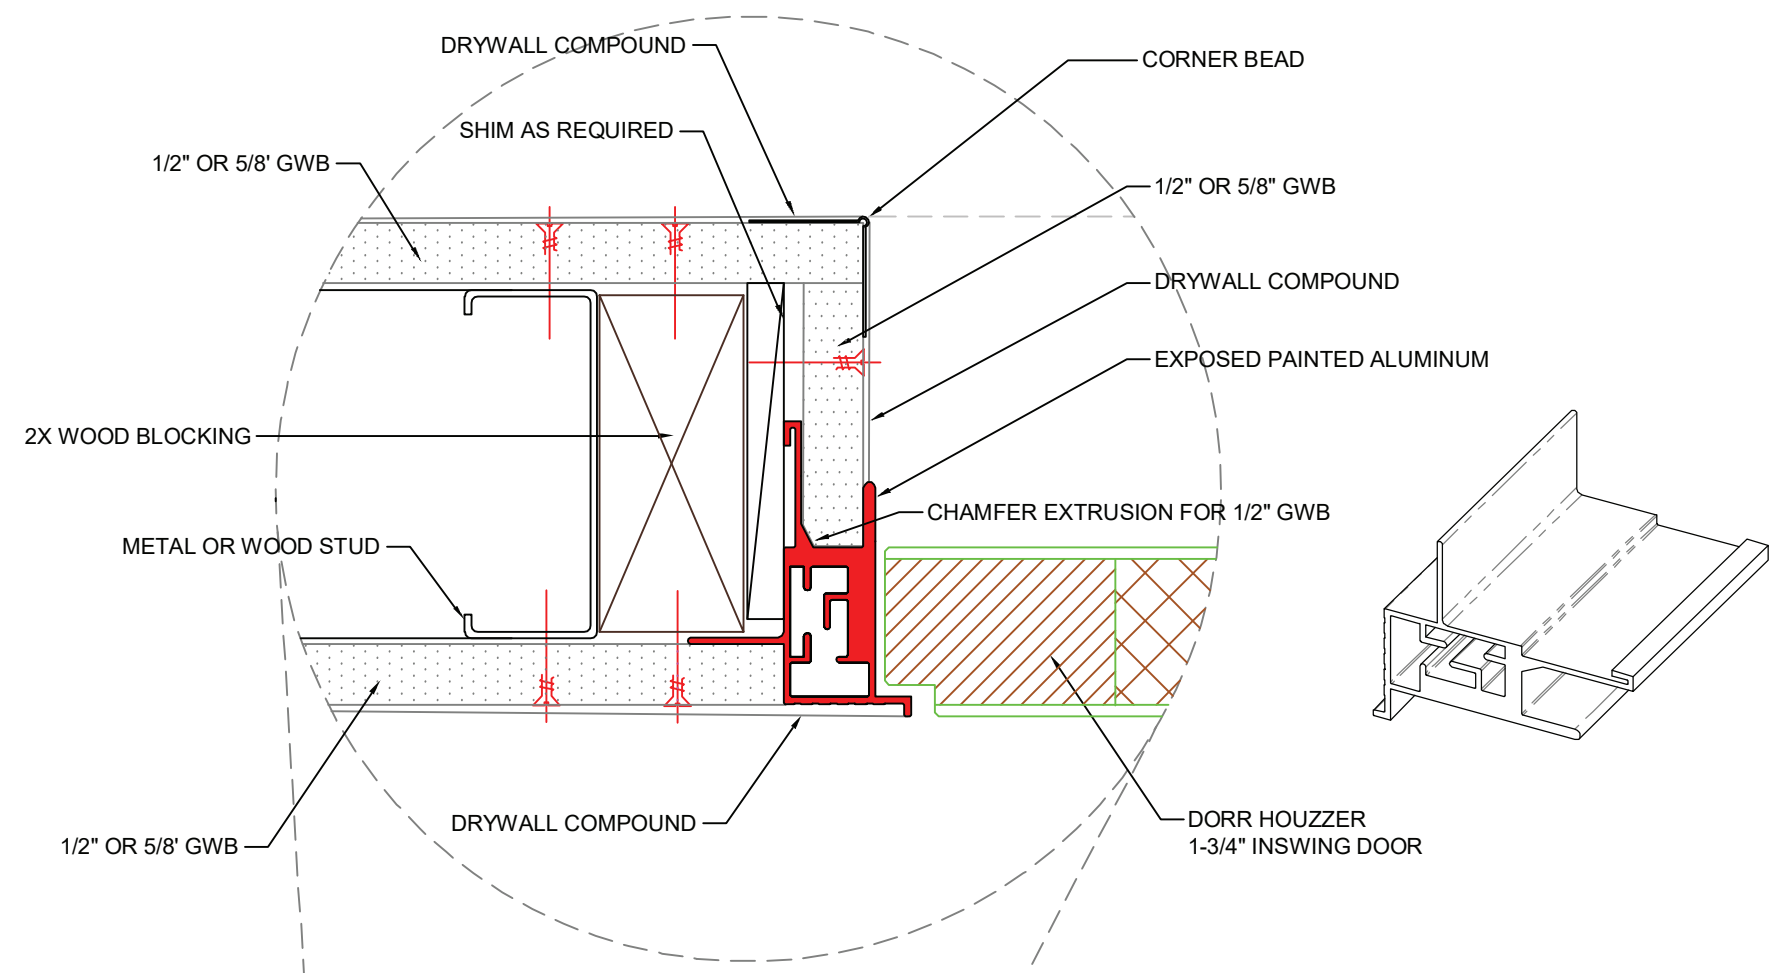

ECLIPSE STANDARD HEIGHT (6'-8", 7'-0", 7'-6", 8'-0")

DOOR ELEVATION
SCALE: 1" = 1'-0"

SECTION A: ECLIPSE - INSWING
SCALE: 6" = 1'-0"

SECTION A: ECLIPSE - INSWING
SCALE: 2" = 1'-0"

Eclipse - Inswing

Copyright 2020 / Dorr Houzzer USA, LLC / All Rights Reserved

REV.	DATE	REASON	DATE/STATUS
0	1/08/2021	FOR PRODUCTION	

DRAWN BY:
Alain O.
20-068

SCALE: 1" = 1'-0"
DWG#

SK-01