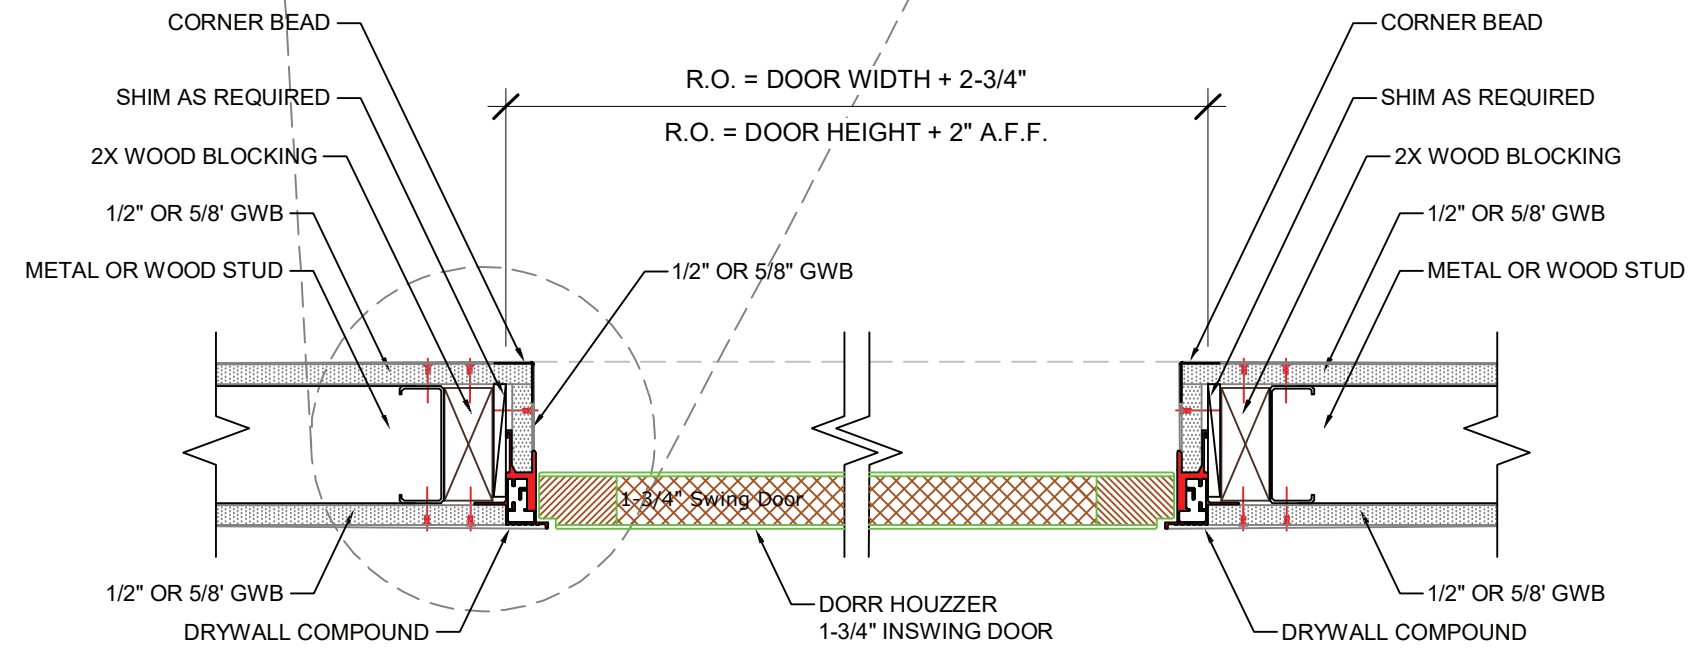

ECLIPSE STANDARD HEIGHT (6'-8", 7'-0", 7'-6", 8'-0")

DOOR ELEVATION
SCALE: 1" = 1'-0"

SECTION A: ECLIPSE - INSWING
SCALE: 6" = 1'-0"

SECTION A: ECLIPSE - INSWING
SCALE: 2" = 1'-0"

Eclipse - Inswing

Copyright 2020 / Dorr Houzzer USA, LLC / All Rights Reserved

REV.	DATE	REASON	DATE/STATUS
0	1/08/2021	FOR PRODUCTION	

DRAWN BY:
Alain O.
20-068

SCALE: 1" = 1'-0"
DWG#

SK-01