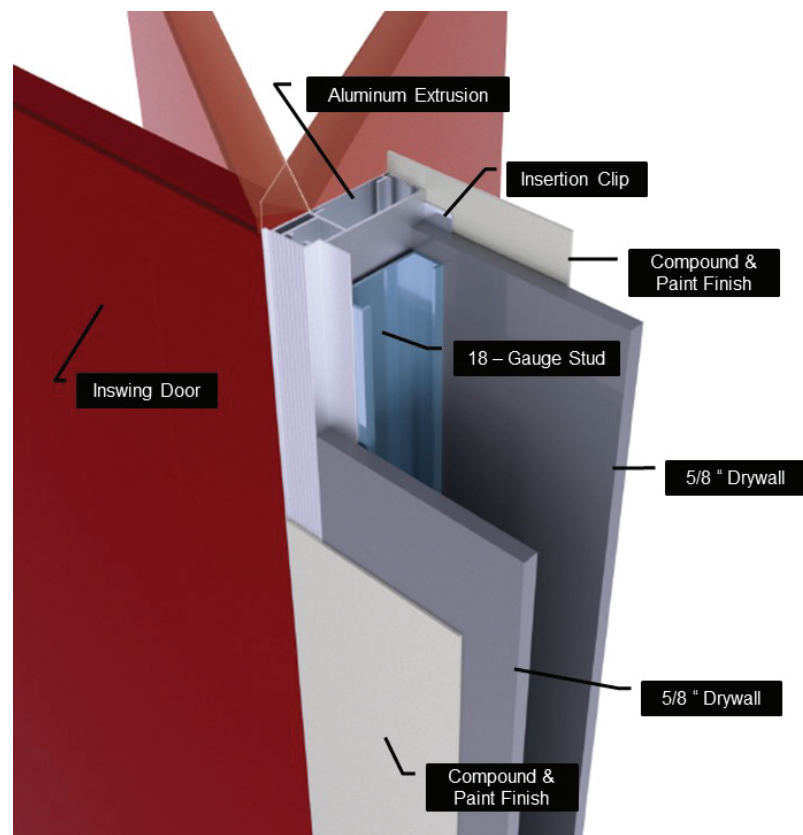

RESTORE YOUR FAITH IN TRIMLESS DOORS

TRIMLESS DOORS AND MODERN LIGHT COVES

- Typical wall width frame with no drywall return based on using 5/8" drywall. Optional jamb extensions are available for wider walls.
- Our special design provides a smooth seamless transition from the wall surface to the edges of the door frame.
- Inswing or Outswing Door frame assembly provides the exact same appearance with the choice of the flush side for either frame.
- All frames are ready for reveal installation 1 3/4" around their perimeter.
- Frame assembly includes Simonswerk Tectus concealed hinges, Italian Magnetic Latch options and frame assembly hardware. The door and lever hardware is excluded.

DORR HOUZZER NOW OFFERS FROM OUR MIRAGE SERIES A NEW CONTEMPORARY AND UNIQUE TRIMLESS DOOR ASSEMBLY FOR YOUR 1 3/4" (GHOST FRAMES) OR 2 1/4" (PHANTOM FRAMES) DOORS. ARCHITECTS AND DESIGNERS ALIKE WHO USE THE MINIMALISTIC "ART OF THE DETAIL" AESTHETICS VALUE THIS FRAME FOR IT'S SIMPLICITY IN DESIGN, FUNCTIONALITY AND INSTALLATION.